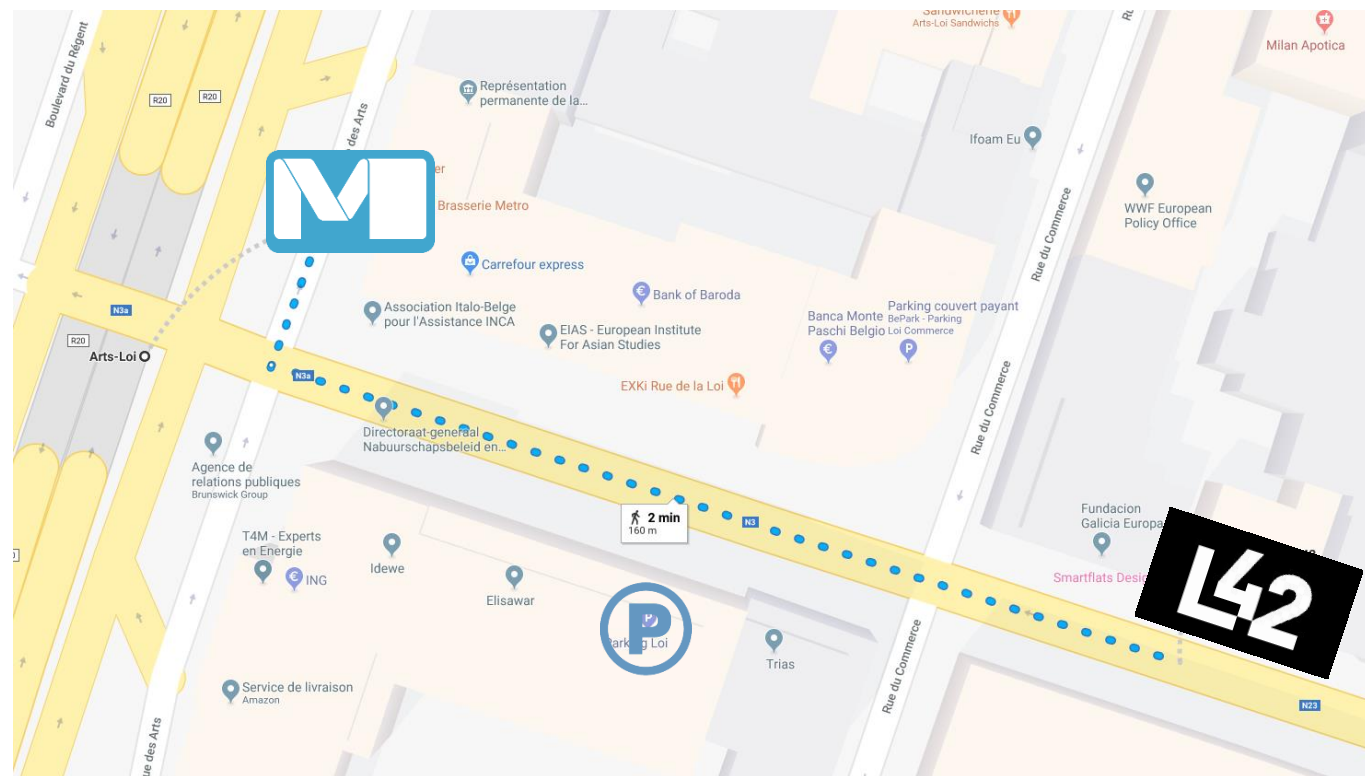

## Rue de la Loi, 42 – 1040 Brussels

# L42

L42 is located 1 minute away by walk from

 **Metro Station Arts-Loi – Exit n°3**

Lines    

### From Brussels Central

Metro line  direction Stockel or Metro line  direction Hermann-Debroux – stop at Arts Loi

### From Brussels Midi (Thalys/Eurostar/ICE)

Metro line  or  direction Elisabeth – stop at Arts Loi

By car, underground paying parking opposite L42

<https://www.interparking.be/fr-BE/find-parking/Loi/>

**From Arts-Loi Station, exit n°3, turn left, walk 1 minute, there you are !**